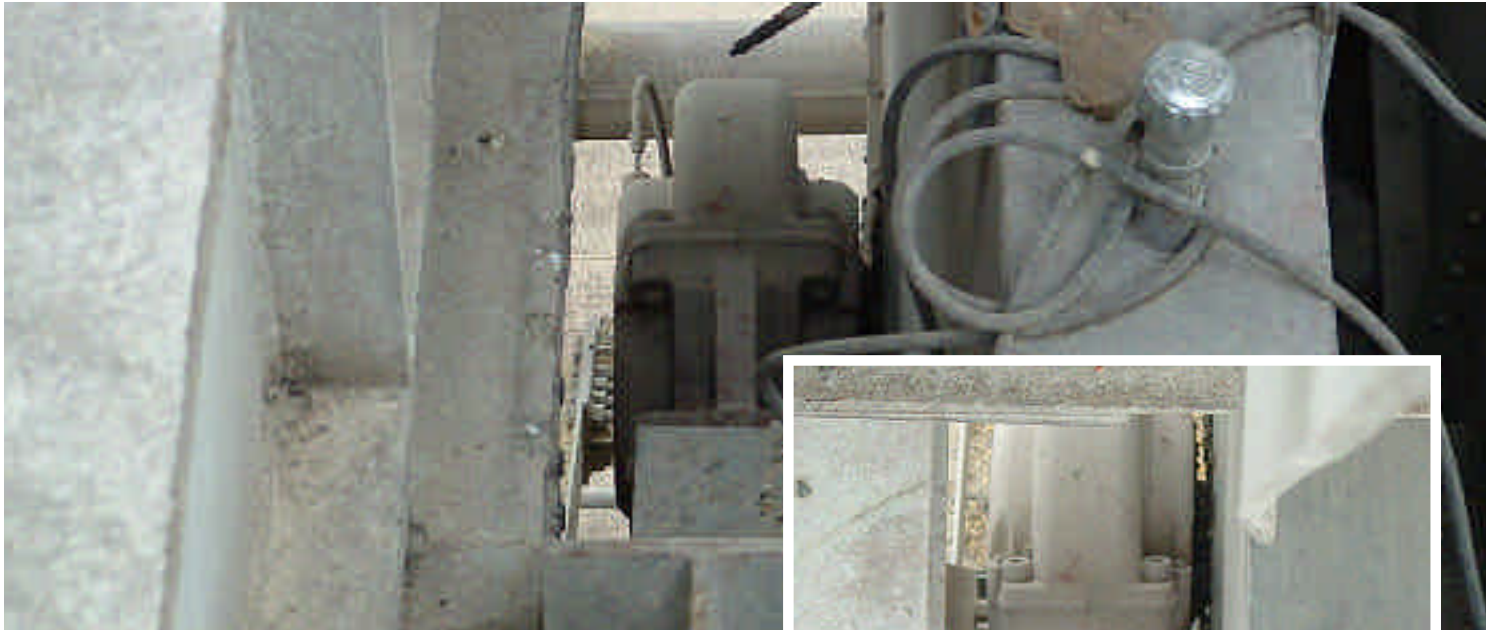

# Bearings for Faster Ship Unloading

**Commitment to tides and sailing times places great emphasis of the need for continuous uptime for this heavy duty ship loading grain conveyor.**

The Cooper 11 inch 03 Series GR (Fixed) bearings are installed on the 500rpm main loading conveyor. The radial load regularly exceeds 60 tons. The Cooper split to the shaft bearings replaced sleeve oil bearings during the 1970's. The same shaft uses a 9 inch Cooper (EX) bearing, seals for both these bearing are Cooper ATL (Aluminum Triple Labyrinth).

The split to the shaft roller feature enables installation and inspection access in areas that would otherwise demand a complete plant stripdown. The Cooper bearing permits easy access for installation and inspection without removal of adjacent equipment in the tightest of trapped positions.

In addition, the Cooper hallmark split to the the shaft feature provides

Trapped positions pose no problem for the Cooper split to the shaft roller bearings. Here, an extra heavy duty 03 Series bearing is installed on a ship loading grain conveyor.